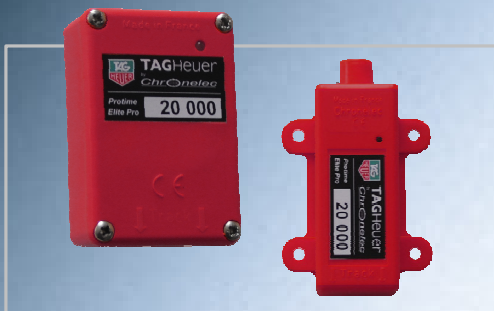

## Protime Elite PRO Transponder

- 8 days autonomy
- 3 H charging time (without memory effect)
- Transponder is powered down in its charger
- The detection is done up to 500 km/h
- Identification of the driver

### Description

The transponder Protime Elite Pro is the most powerful and most accurate in our range.

It includes the identification of the driver by using a radio frequency strap.

This transponder is delivered with a Lithium-ion battery or with a direct connection to the vehicle's battery. When the transponder is in the charger, the power down is automatic, which offers autonomy of several months. Only one charge per year is necessary to maintain the transponder in condition.

The information on the level of charge is sent to the decoder when the transponder passes over the loop.

The rechargeable transponder has 8 days autonomy when it is continuously used. A tricolour LED indicates the level of charge and the autonomy. The autonomy is shown by 1 to 4 flashes every 10 sec.:

#### Specifications :

- Emission : magnetic induction
- Maximum speed : 500 km/h (310 mph)
- Maximum height of detection : 2,80 m (9 ft)
- Temperature range : - 20 °C to + 70 °C (-4 à 158 °F)
- Dimensions (with Lithium-ion battery) : 65 X 44 X 22 mm (2.6 x 1.7 x 0.9 in)
- Dimensions (with 12V Power) : 68 X 27 X 23 mm (2.7 x 1 x 0.9 in)
- Weight : 80 g (2.8 oz)